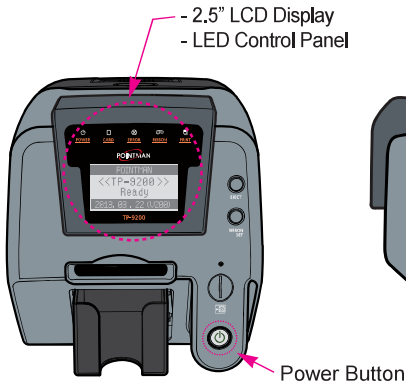

POINTMAN TP-9200 ID CARD PRINTER

PRINTER

- Direct-to-card Dye-sublimation / Resin thermal transfer
- Single or Dual sided printing
- Edge-to Edge printing
- Full-color and monochrome printing capability
- 300 dpi (11.8 dpm), 16.7 Million Color
- 128MB memory

CARD

Plastic card

- Card Type: PVC and composite PVC Cards
- Card Thickness: 0.4mm ~ 1.2mm card
- Card Format: ISO CR80-ISO 7810 (53.98mm x 85.60mm)
- Capacity
  - -Input hopper: 100 cards (0.76mm)
  - -Output hopper: 70cards (0.76mm)
  - -Manual single feed: 1 card input

CONSUMABLE

Ribbon

- YMCKO: 200 prints/roll
- YMCKO-K: 170 prints/roll
- Half YMCKO: 400 prints/roll
- KO: 500 prints/roll
- Monochrome ribbon: 1000prints/roll
  - -Automatic identification of ribbon type and set up
  - -Monochrome ribbon type (Blue, Red, Green, White, Metallic Gold, Metallic Silver)

PRINTING SPEED *under specific condition

- Full-Color Printing
  - -Single Side: more than 150 cards / hour
  - -Dual Side: more than 100 cards / hour
- Mono printing
  - -700 cards / hour

OPTIONAL ENCODING

- Magnetic Stripe encoding
  - -ISO7811 (Track 1,2,3)
  - -Coercivity: Hico & LoCo
- Contact smart card encoding
  - -ISO7816
  - -EMV Level 1 (PS/SC, serial) and PBOC 3.0 certified
- Contactless smart card encoding
  - -ISO14443 A/B, ISO15693, Mifare

INTERFACE

- USB2.0 (High-Speed)
- Built in 10/100 Ethernet IP Port (optional)

DISPLAY

- 4-line white LCD indicates status of printer
- LEDs notifications of empty/low level ribbon, empty input hopper, error

DRIVER & SOFTWARE

- Operating system
  - -Windows XP, Windows Vista, Windows 7 & 8, Windows 2003/2008 server
- Software Package
  - -"Card Designer" for Easy Printing

FONT

- True Type Fonts via Windows Drivers

OPERATING ENVIRONMENT

- Min / Max operating temperature (5 / 40 °C)
- Humidity: 20% to 65% non-condensing
- Min/max storage temperature (-10 / 60 °C)
- Storage humidity: 20% to 70% non-condensing

CERTIFICATION

- FCC Class A,
- CE (EN 55022 Class A, EN 55024), CCC, KCC
- ENERGY STAR
- RoHS

POWER

- Input : AC 100V~240V, 50/60hz
- Output: DC 24V, 3.75

PACKAGING CONTENT

- Printer
- User manual
- CD-ROM (driver, software and user manual)
- USB printer cable
- Cleaning roller and card (CR-80)
- Power supply and cord

PRINTER DIMENSION AND WEIGHT

- Single : 403 (L) X 192 (W) X 202 (H)mm
- Dual: 471 (L) X 192 (W) X 202 (H)mm
- Weight Single: 5.5 kg / Dual: 6.5kg

CLEANING KIT (sold separately)

- Standard Kit
  - (T-Card 2 pcs, CR-80 Cleaning Card 2pcs, Alcohol Swab 3 pcs)
- Advanced Kit
  - (T-card 3pcs, CR-80 Cleaning Card 5pcs, Alcohol Swab 7 pcs, Thermal Cleaning Pen 1 pcs)
- CR-80 Cleaning Card, Thermal Print Head Cleaning Pen

WARRANTY

- Printer 2-years
- Printer Head 2-years

POINTMAN KOREA - Seoul, Korea

www.pointman.co.kr
sales@pointman.co.kr

POINTMAN CHINA - Shenzhen, China

www.pointmanchina.com
justin@pointmanchina.com

POINTMAN USA - New Jersey, USA

www.pointmanusa.com
jamesk@pointmanusa.com