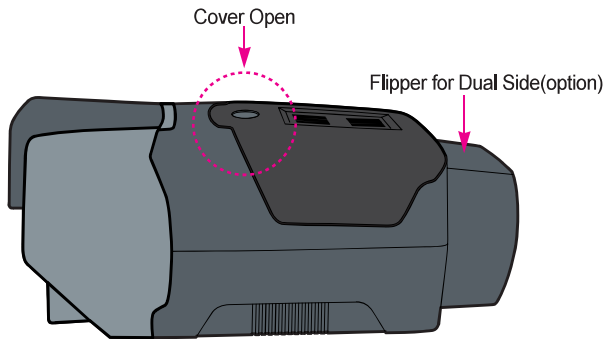

POINTMAN TP-9200 ID CARD PRINTER

PRINTER

- Direct-to-card Dye-sublimation / Resin thermal transfer
- Single or Dual sided printing
- Edge-to Edge printing
- Full-color and monochrome printing capability
- 300 dpi (11.8 dpm), 16.7 Million Color
- 128MB memory

CARD

Plastic card

- Card Type: PVC and composite PVC Cards
- Card Thickness: 0.4mm ~ 1.2mm card
- Card Format: ISO CR80-ISO 7810 (53.98mm x 85.60mm)
- Capacity
  - -Input hopper: 100 cards (0.76mm)
  - -Output hopper: 70cards (0.76mm)
  - -Manual single feed: 1 card input

CONSUMABLE

Ribbon

- YMCKO: 200 prints/roll
- YMCKO-K: 170 prints/roll
- Half YMCKO: 400 prints/roll
- KO: 500 prints/roll
- Monochrome ribbon: 1000prints/roll
  - -Automatic identification of ribbon type and set up
  - -Monochrome ribbon type (Blue, Red, Green, White, Metallic Gold, Metallic Silver)

PRINTING SPEED *under specific condition

- Full-Color Printing
  - -Single Side: more than 150 cards / hour
  - -Dual Side: more than 100 cards / hour
- Mono printing
  - -700 cards / hour

OPTIONAL ENCODING

- Magnetic Stripe encoding
  - -ISO7811 (Track 1,2,3)
  - -Coercivity: Hico & LoCo
- Contact smart card encoding
  - -ISO7816
  - -EMV Level 1 (PS/SC, serial) and PBOC 3.0 certified
- Contactless smart card encoding
  - -ISO14443 A/B, ISO15693, Mifare

INTERFACE

- USB2.0 (High-Speed)
- Built in 10/100 Ethernet IP Port (optional)

DISPLAY

- 4-line white LCD indicates status of printer
- LEDs notifications of empty/low level ribbon, empty input hopper, error

DRIVER & SOFTWARE

- Operating system
  - -Windows XP, Windows Vista, Windows 7 & 8, Windows 2003/2008 server
- Software Package
  - -"Card Designer" for Easy Printing

FONT

- True Type Fonts via Windows Drivers

OPERATING ENVIRONMENT

- Min / Max operating temperature (5 / 40 °C)
- Humidity: 20% to 65% non-condensing
- Min/max storage temperature (-10 / 60 °C)
- Storage humidity: 20% to 70% non-condensing

CERTIFICATION

- FCC Class A,
- CE (EN 55022 Class A, EN 55024), CCC, KCC
- ENERGY STAR
- RoHS

POWER

- Input : AC 100V~240V, 50/60hz
- Output: DC 24V, 3.75

PACKAGING CONTENT

- Printer
- User manual
- CD-ROM (driver, software and user manual)
- USB printer cable
- Cleaning roller and card (CR-80)
- Power supply and cord

PRINTER DIMENSION AND WEIGHT

- Single : 403 (L) X 192 (W) X 202 (H)mm
- Dual: 471 (L) X 192 (W) X 202 (H)mm
- Weight Single: 5.5 kg / Dual: 6.5kg

CLEANING KIT (sold separately)

- Standard Kit
  - (T-Card 2 pcs, CR-80 Cleaning Card 2pcs, Alcohol Swab 3 pcs)
- Advanced Kit
  - (T-card 3pcs, CR-80 Cleaning Card 5pcs, Alcohol Swab 7 pcs, Thermal Cleaning Pen 1 pcs)
- CR-80 Cleaning Card, Thermal Print Head Cleaning Pen

WARRANTY

- Printer 2-years
- Printer Head 2-years

POINTMAN KOREA - Seoul, Korea

www.pointman.co.kr
sales@pointman.co.kr

POINTMAN CHINA - Shenzhen, China

www.pointmanchina.com
justin@pointmanchina.com

POINTMAN USA - New Jersey, USA

www.pointmanusa.com
jamesk@pointmanusa.com