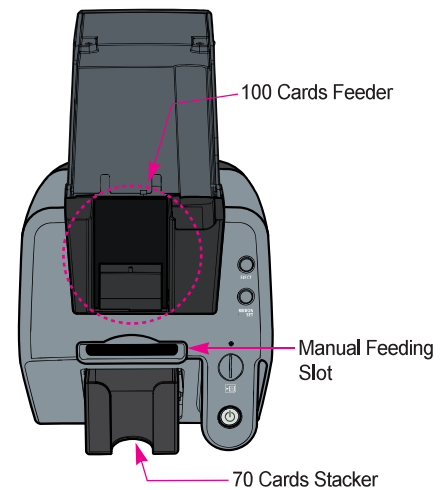

POINTMAN TP-9200 ID CARD PRINTER

PRINTER

- Direct-to-card Dye-sublimation / Resin thermal transfer
- Single or Dual sided printing
- Edge-to Edge printing
- Full-color and monochrome printing capability
- 300 dpi (11.8 dpm), 16.7 Million Color
- 128MB memory

CARD

Plastic card

- Card Type: PVC and composite PVC Cards
- Card Thickness: 0.4mm ~ 1.2mm card
- Card Format: ISO CR80-ISO 7810 (53.98mm x 85.60mm)
- Capacity
  - -Input hopper: 100 cards (0.76mm)
  - -Output hopper: 70cards (0.76mm)
  - -Manual single feed: 1 card input

CONSUMABLE

Ribbon

- YMCKO: 200 prints/roll
- YMCKO-K: 170 prints/roll
- Half YMCKO: 400 prints/roll
- KO: 500 prints/roll
- Monochrome ribbon: 1000prints/roll
  - -Automatic identification of ribbon type and set up
  - -Monochrome ribbon type (Blue, Red, Green, White, Metallic Gold, Metallic Silver)

PRINTING SPEED *under specific condition

- Full-Color Printing
  - -Single Side: more than 150 cards / hour
  - -Dual Side: more than 100 cards / hour
- Mono printing
  - -700 cards / hour

OPTIONAL ENCODING

- Magnetic Stripe encoding
  - -ISO7811 (Track 1,2,3)
  - -Coercivity: Hico & LoCo
- Contact smart card encoding
  - -ISO7816
  - -EMV Level 1 (PS/SC, serial) and PBOC 3.0 certified
- Contactless smart card encoding
  - -ISO14443 A/B, ISO15693, Mifare

INTERFACE

- USB2.0 (High-Speed)
- Built in 10/100 Ethernet IP Port (optional)

DISPLAY

- 4-line white LCD indicates status of printer
- LEDs notifications of empty/low level ribbon, empty input hopper, error

DRIVER & SOFTWARE

- Operating system
  - -Windows XP, Windows Vista, Windows 7 & 8, Windows 2003/2008 server
- Software Package
  - -"Card Designer" for Easy Printing

FONT

- True Type Fonts via Windows Drivers

OPERATING ENVIRONMENT

- Min / Max operating temperature (5 / 40 °C)
- Humidity: 20% to 65% non-condensing
- Min/max storage temperature (-10 / 60 °C)
- Storage humidity: 20% to 70% non-condensing

CERTIFICATION

- FCC Class A,
- CE (EN 55022 Class A, EN 55024), CCC, KCC
- ENERGY STAR
- RoHS

POWER

- Input : AC 100V~240V, 50/60hz
- Output: DC 24V, 3.75

PACKAGING CONTENT

- Printer
- User manual
- CD-ROM (driver, software and user manual)
- USB printer cable
- Cleaning roller and card (CR-80)
- Power supply and cord

PRINTER DIMENSION AND WEIGHT

- Single : 403 (L) X 192 (W) X 202 (H)mm
- Dual: 471 (L) X 192 (W) X 202 (H)mm
- Weight Single: 5.5 kg / Dual: 6.5kg

CLEANING KIT (sold separately)

- Standard Kit
  - (T-Card 2 pcs, CR-80 Cleaning Card 2pcs, Alcohol Swab 3 pcs)
- Advanced Kit
  - (T-card 3pcs, CR-80 Cleaning Card 5pcs, Alcohol Swab 7 pcs, Thermal Cleaning Pen 1 pcs)
- CR-80 Cleaning Card, Thermal Print Head Cleaning Pen

WARRANTY

- Printer 2-years
- Printer Head 2-years

POINTMAN KOREA - Seoul, Korea

www.pointman.co.kr
sales@pointman.co.kr

POINTMAN CHINA - Shenzhen, China

www.pointmanchina.com
justin@pointmanchina.com

POINTMAN USA - New Jersey, USA

www.pointmanusa.com
jamesk@pointmanusa.com