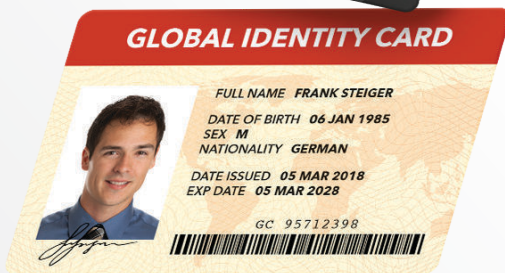

# 201+

## 600 DPI Retransfer Printer

Retransfer print technology is the next level up to direct-to-card print technology. First, the image is printed on a film, then transferred from the film to the card. This technique is suitable for over the edge, heavy duty printing, improves reliability, and is suitable for a vast variety of card types, such as: