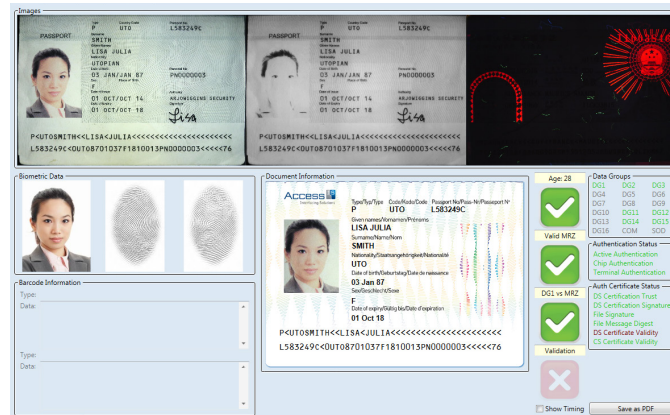

ID DOCUMENT READERS

ATOM[®] Document Reader

Full-page Document Imager and eMRTD Reader

State-Of-The-Art

The ATOM Document Reader (ADR300) is a state-of-the-art, multi-illumination eMRTD reader. Designed from the outset to deliver high performance, ATOM blends an aesthetically pleasing design with maximum flexibility to make it the ideal choice for almost any application.

Productivity and Cost Savings

Its innovative design enables the capture of multiple high resolution, uncompressed images (Visible, IR & UV). In comparison to existing scanners, the transaction time is significantly reduced delivering productivity and cost savings.

Latest Standards

ATOM continues to deliver lightning fast MRZ decoding, whilst simultaneously reading RFID data from eDocuments, including those meeting the latest ICAO LDS standards. Additionally, high performance 1D/2D barcode reading ensures that the ATOM delivers a rich feature-set.