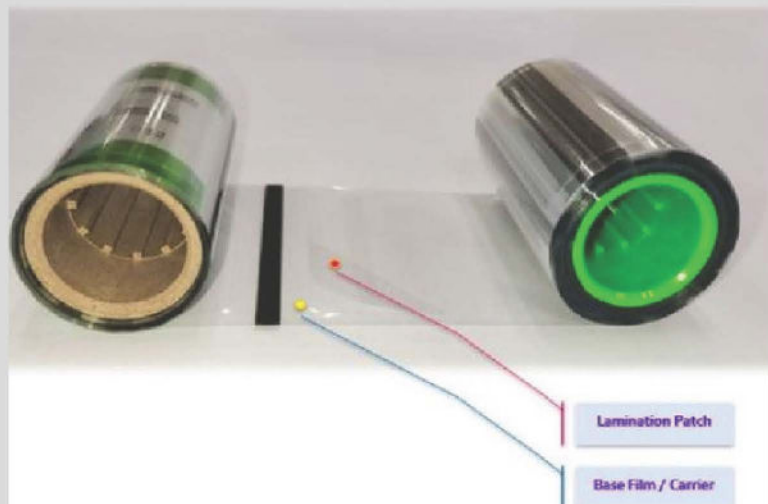

PatchIM

At DASCOM, We give you a choice! Laminate using PatchIM or using our DC-7600 combined with our DC-5100 Laminator